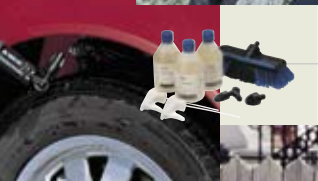

## ACCESSORIES

	P 160.1-15 X-TRA	P 150.1-10 B	E 145.1-15 S X-TRA	E 135.1-10	E 140.1-9 S X-TRA	E 130.1-8	C 120.1-10 X-TRA	C 120.2-6	C 110.1 X-TRA	Item No.
<b>GARDEN BRUSH</b>										
Rotating brush for garden furniture cleaning	○	○	○	○	○	○	○	○	○	106411325
Replacement brush for the Garden brush	○	○	○	○	○	○	○	○	○	106411327
<b>Rim brush</b>										
Rotating brush for vehicle rims cleaning	○	○	○	○	○	○	○	○	○	106411326
Replacement brush for the Rim brush	○	○	○	○	○	○	○	○	○	106411328
<b>CLICK&amp;CLEAN Powerspeed</b>										
Used for cleaning of ingrained and stubborn dirt on hard surfaces			●	●	●	●	●	●	○	6411133
<b>CLICK&amp;CLEAN foam sprayer with bottle</b>										
			●	●	●	●	●	●	○*	6411132
<b>CLICK&amp;CLEAN Multi angle adapter</b>										
The tube can stepwise be angled by 90°			○	○	○	○	○	○	○*	6411138
<b>CLICK&amp;CLEAN Auto nozzle</b>										
High pressure nozzle optimized for cleaning vehicles. 80° wide spray angle for quick cleaning			○	○	○	○	○	○	○*	6411136
<b>CLICK&amp;CLEAN Auto brush</b>										
With split bristles. Swivel in connection. Squeegee to remove water.			●	○	○	○	○	○	○*	6411131
<b>CLICK&amp;CLEAN Underchassis nozzle</b>										
Low pressure nozzle with a fixed bend of 90° and a 65° spray picture			○	○	○	○	○	○	○*	6411135
<b>CLICK&amp;CLEAN Auto kit</b>										
The complete set for cleaning vehicles Contains: CLICK&CLEAN Auto nozzle, Auto brush, Underchassis nozzle, 0.55 l, Car Combi Cleaner, 0.55 l Oil & Grease Cleaner, 0.55 l Alu Cleaner, 2 x applicator			○	○	○	○	○	○	○*	6411134
<b>CLICK&amp;CLEAN tube with Tornado PR nozzle</b>										
Used to upgrade old Nilfisk-ALTO spray guns to the CLICK&CLEAN nozzle concept			●	●	●	●	●	●	○	6411137
<b>PATIO CLEANER</b>										
The optimum solution for cleaning flagstones, walls and other large surfaces	○	○	○	○	○	○	○	○	○	6411150
<b>Water sand blasting set</b>										
For effective removal of rust, paint, etc. on hard surfaces										
Red colour code	○	○								6410758
Green colour code			○	○	○	○	○	○	○	6410891
<b>Extension high pressure hose</b>										
Standard 7 m hose – thread coupling		○				○	○	○		6410760
Standard 7 m hose – quick coupling	○	○	○	○						106411346
Superflex 7 m hose – quick coupling	○	○	○	○						6411048
<b>Drain &amp; tube cleaner – 15 m</b>										
For easy cleaning of blocked drains, pipes or rain gutters	○	○	○	○	○	○	○	○	○	6410766
<b>Rotary brush</b>										
For quick, tough cleaning results	○	○	○	○	○	○	○	○	○	6410762
<b>Underchassis lance</b>										
Underchassis lance for bayonet couplings	○	○	○	○	○	○	○	○	○	6410763
<b>Water inlet filter</b>										
	○	○	○	○	○	○	○	○	○	106411231
<b>Water suction set</b>										
	○	○			○	○	○			106411232
<b>Stationary kit for E 135.1 / E 145.1</b>										
2 x wall brackets. 1 x corner protection – Updates trolley versions to a stationary solution			●	○						106411342
<b>Water hose reel</b>										
For complete incl. 20 m hose (inner part)			●	○						106411343
<b>Wall bracket, For storage of</b>										
P160.1 / P150.1 / E 130.1 / 140.1 / C 120.1 / C 120.2	○	○		●	○	○	○			106411386
<b>Wall storage for accessories</b>										
	○	○	○	○	○	○	○	○	○	106411344
<b>Corner protection</b>										
Protect the pressure hose from sharp corners			●	○						106411345